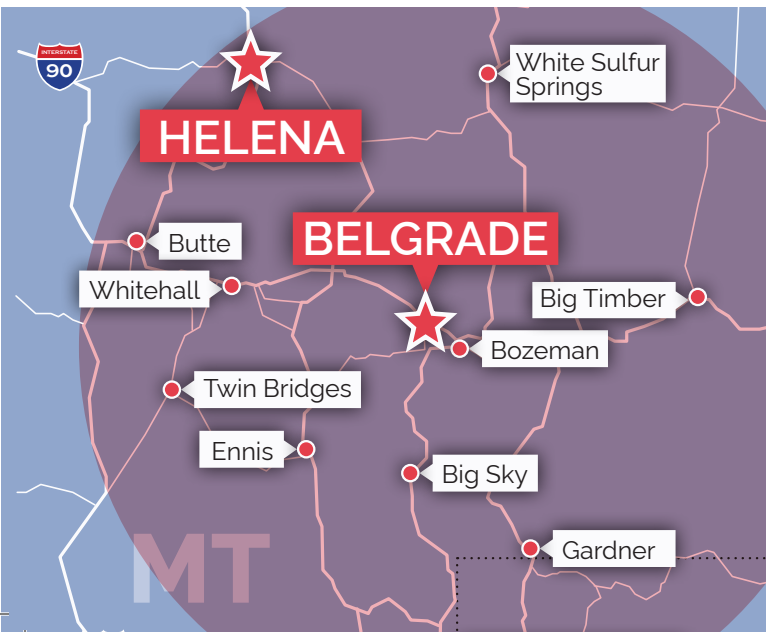

SERVICE AREA:

BELGRADE BRANCH

209 Yukon Bldg. 3, Belgrade, MT 59714

Tel: (406) 924-1665

Fax: (406) 924-1666

Monday-Friday | 7AM-430PM

*For orders received by 3PM & weather permitting.

pacificplumbing.com

Order Online - 24/7/365